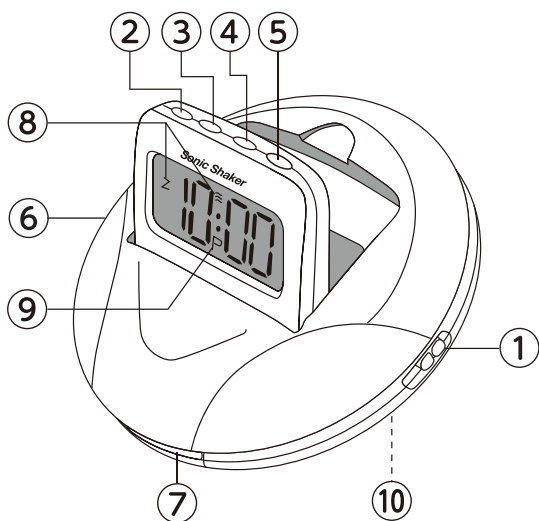

Sonic Shaker™

SBP200

Travel or home, this sleek alarm clock is ready to wake you up and start your day. LCD flip up screen, easy set time and alarm, the alarm will buzz, vibrate, or both to wake you. **NEW, rechargeable battery.**

Features:

- Extra-loud alarm
- Sonic Shaker™ bed shaker unit
- Rechargeable battery (One piece lithium-ion battery 14500 3.7V)
- 2.5 hours for full charge with charging indicator
- Clear LCD (.75") display
- Pop-up display with convenience light that stays lit for 5 seconds
- Easy to set function keys
- Snooze setting
- Pop-up display closes to protect settings

- 1) ALARM ON / OFF
- 2) TIME SET
- 3) ALARM SET
- 4) HOUR
- 5) MINUTE
- 6) ALARM MODE SWITCH

- 7) SNOOZE & LIGHT BUTTON
- 8) ALARM INDICATOR
- 9) PM INDICATOR
- 10) BATTERY COMPARTMENT
- 11) USB CHARGING TYPE-C